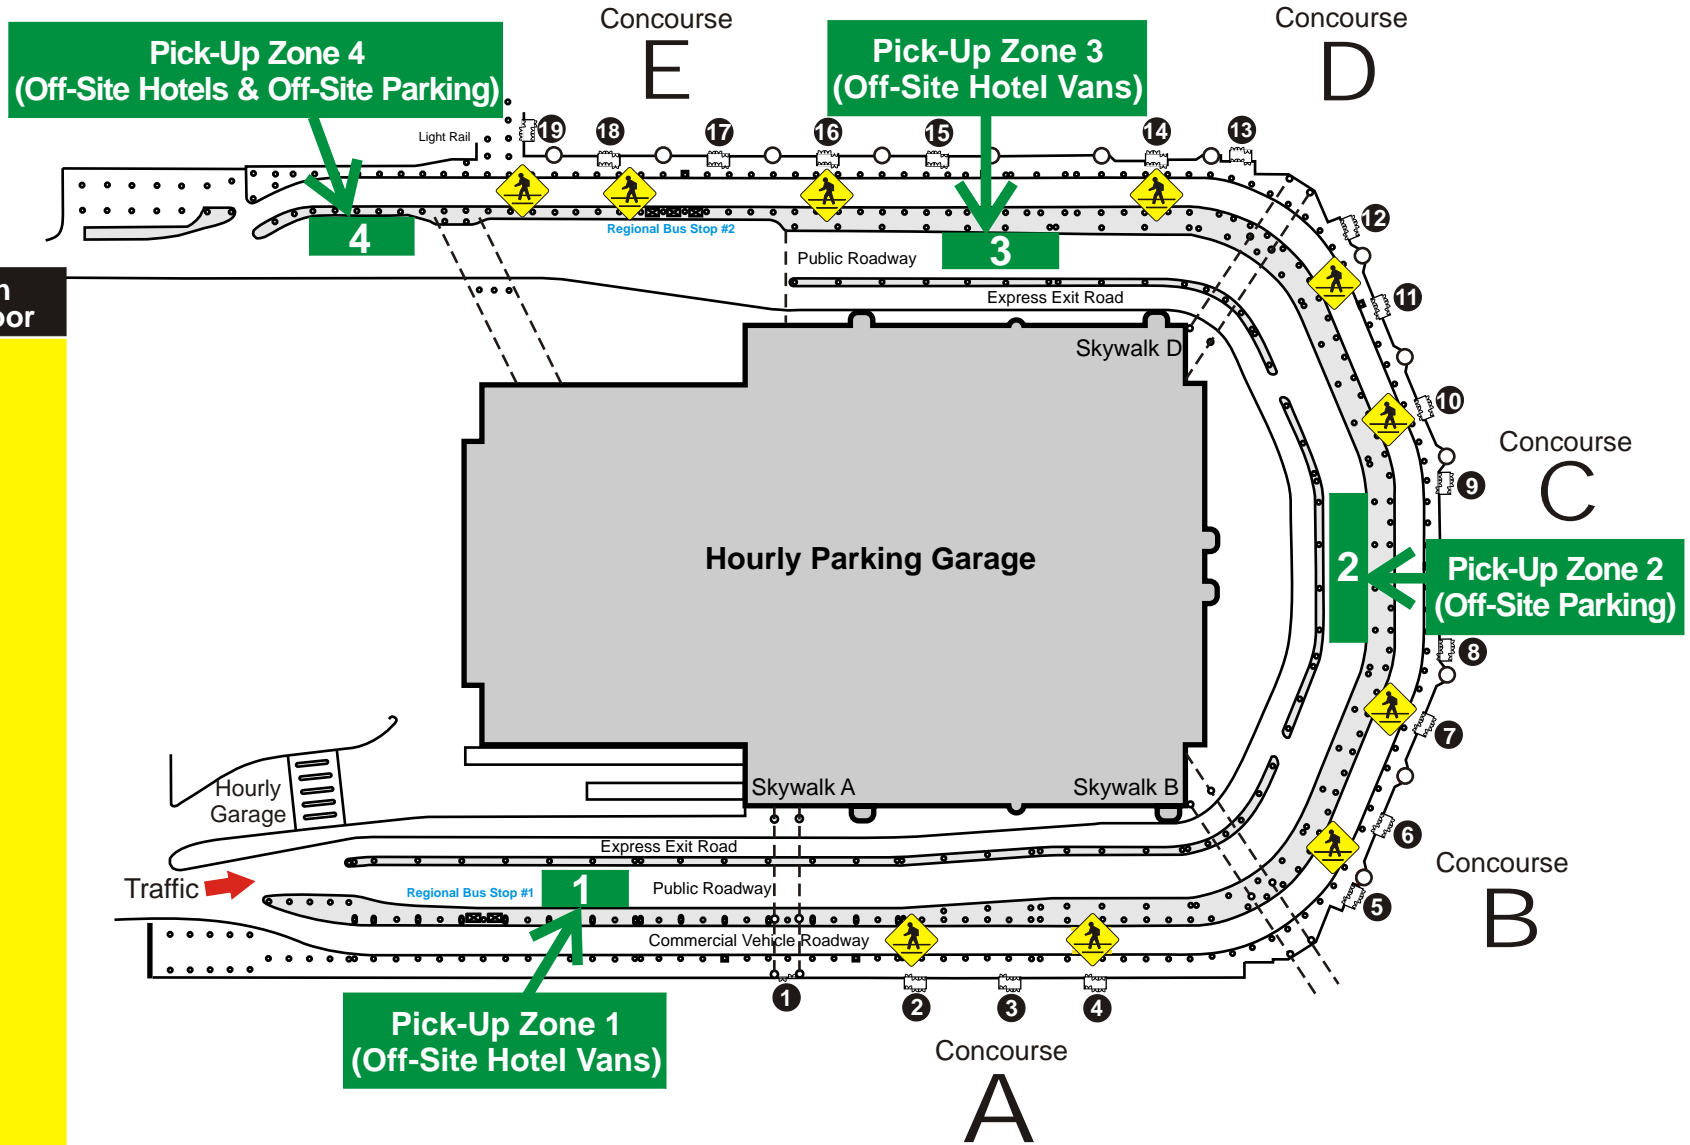

BWI Off-Site Courtesy Van Pick-Up Zone Locations

November 2, 2011

Legend

Pedestrian Crossing

Vestibule Door Number

Courtesy Van Pick-Up Zone

Off-Site Courtesy Van Access by Airline & Door

- Air Canada**
Off-Site Parking- Door #10
Off-Site Hotels- Door #14
- AirTran**
Off-Site Parking- Door #10
Off-Site Hotels- Door #14
- American**
Off-Site Parking- Door #10
Off-Site Hotels- Door #2
- British Airways**
Off-Site Parking- Door #18
Off-Site Hotels- Door #18
- Cape Air**
Off-Site Parking- Door #10
Off-Site Hotels- Door #14
- Continental**
Off-Site Parking- Door #10
Off-Site Hotels- Door #14
- Delta**
Off-Site Parking- Door #10
Off-Site Hotels- Door #2
- International Arrivals**
- Southwest**
Off-Site Parking- Door #10
Off-Site Hotels- Door #2
- United**
Off-Site Parking- Door #10
Off-Site Hotels- Door #14
- US Airways**
Off-Site Parking- Door #10
Off-Site Hotels- Door #14
- Vision Air**
Off-Site Parking- Door #18
Off-Site Hotels- Door #18

BWI Off-Site Courtesy Van Pick-Up Zone Locations by Airline Arrivals & Door Numbers